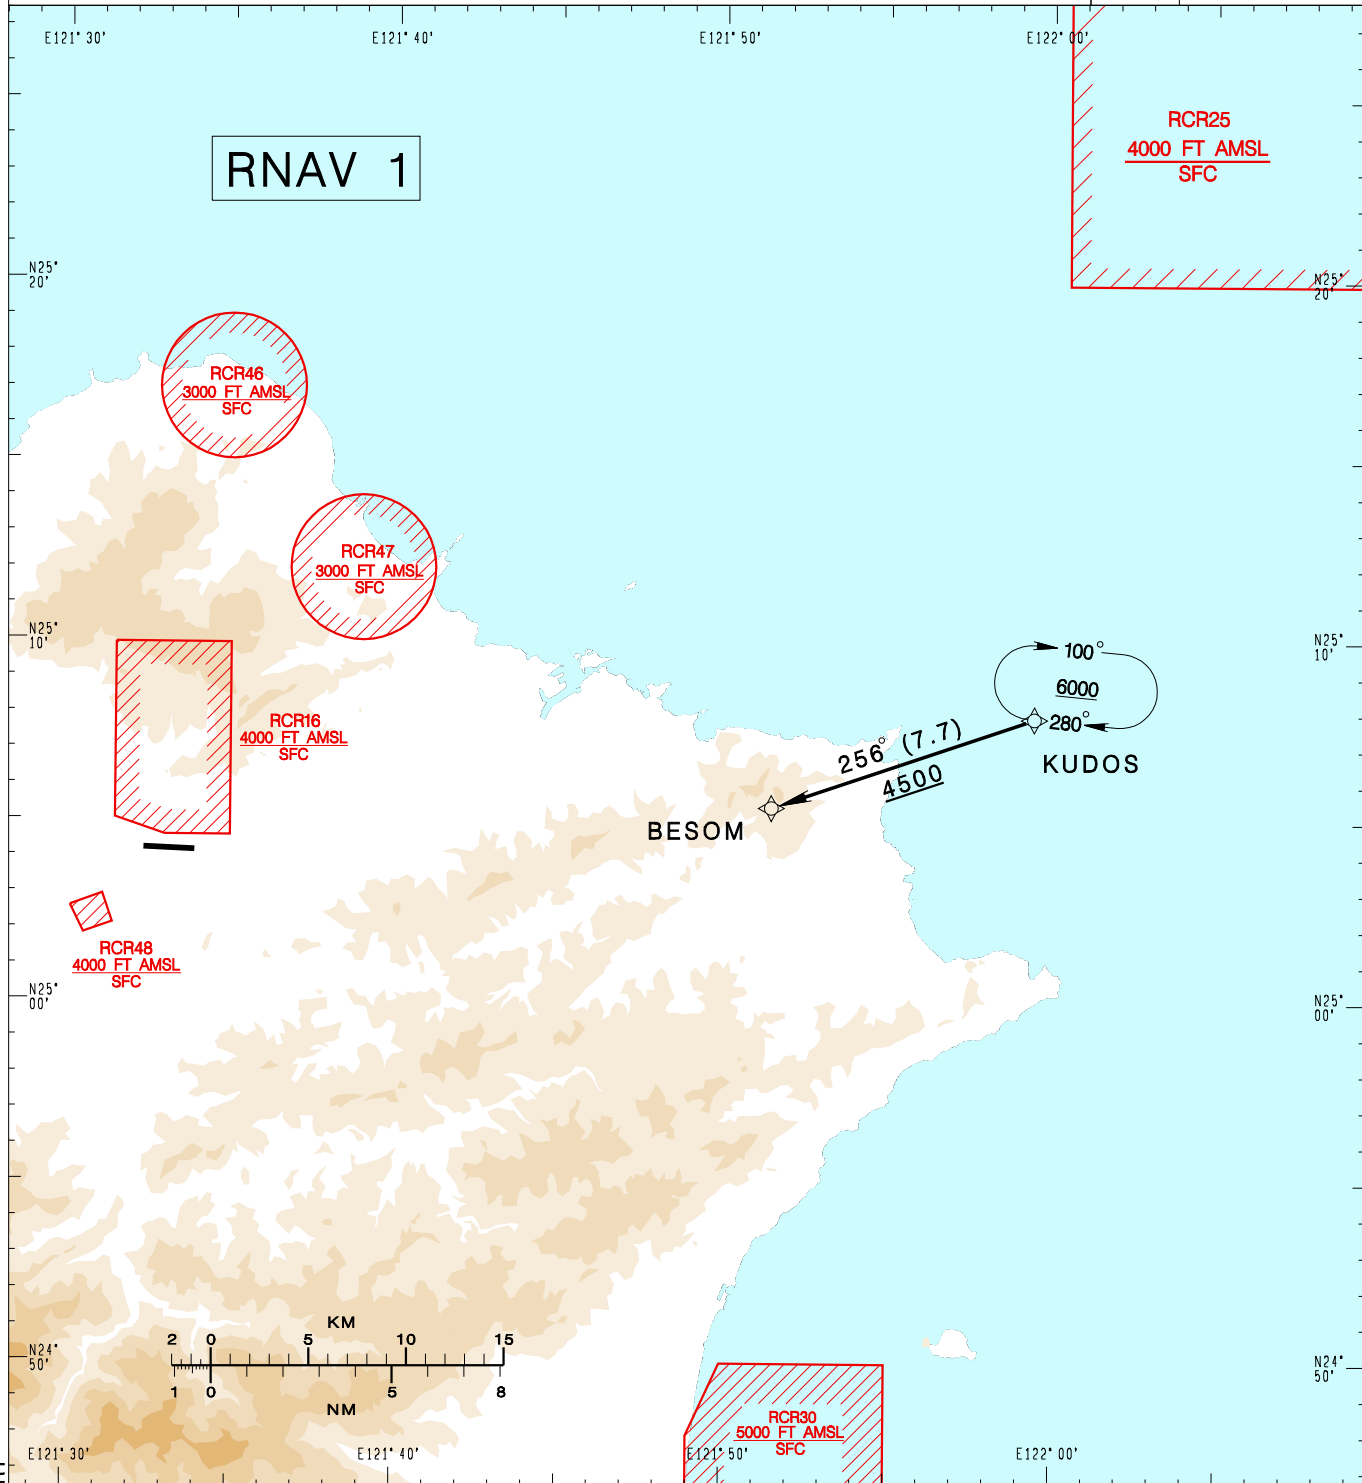

臺北/松山機場
TAIPEI/SONGSHAN AD

RCSS STAR
KUDOS 1K RNAV(RWY28)

TAIPEI ACC 125.5 123.6	TAIPEI APP 119.7 119.6 125.1	ATIS 127.4 341	  MSA APP 25NM	
Apt Elev: 18'		Trans Level: FL130		Trans Alt: 11,000'
BEARINGS ARE MAGNETIC; DISTANCES ARE NAUTICAL MILES; ELEVATIONS, HEIGHTS IN FEET				

KUDOS ONE KILO RNAV ARRIVAL
DEPART KUDOS TO BESOM.

CHANGES: NEW CHART